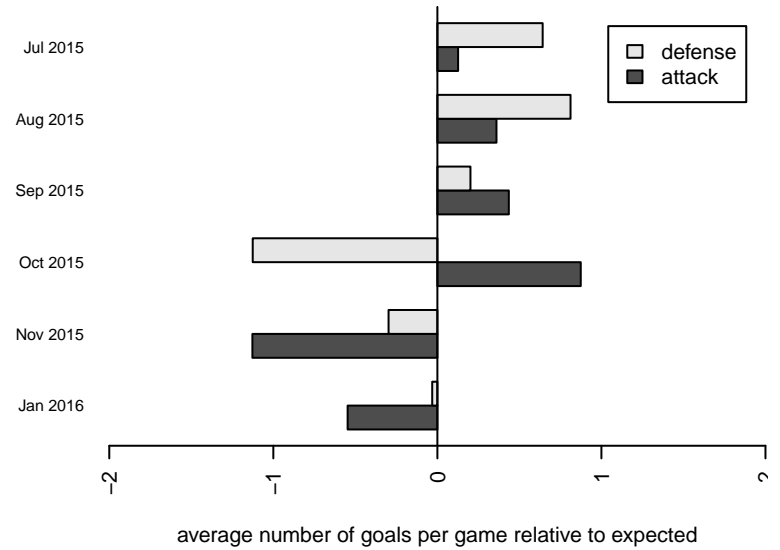

Performance relative to 13 month average