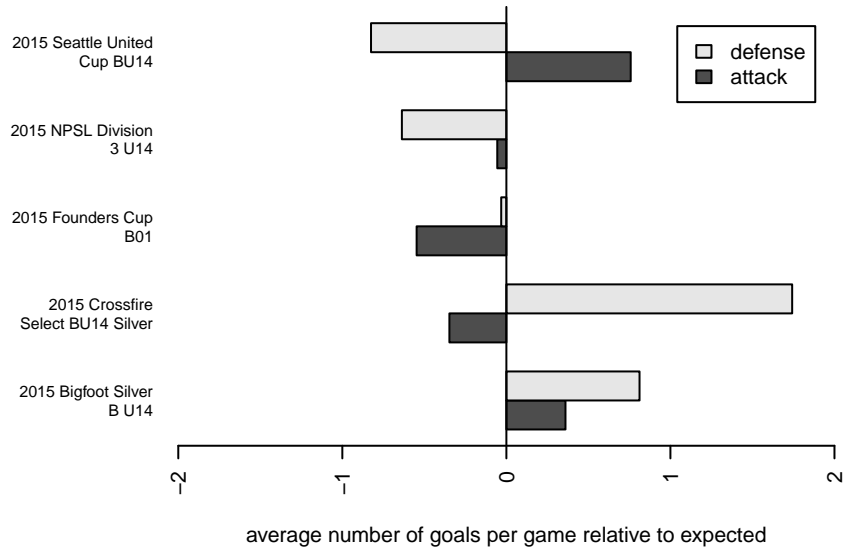

# Crossfire Select Perry B01

Crossfire Select SC  
 Redmond, WA  
 B01 total strength=838  
 attack=1.81 defense=0.72  
 fall league = NPSL Div 3 U14

alt names used:  
 CROSSFIRE SELECT B01 PERRY (WA)  
 Crossfire Select B01 Perry  
 Crossfire Select B01-Perry  
 Crossfire Select B01 Perry  
 Crossfire Select B01 Perry

Venues played:  
 2015 Seattle United Cup BU14  
 2015 Crossfire Select BU14 Silver  
 2015 Bigfoot Silver B U14  
 2015 NPSL Division 3 U14  
 2015 Founders Cup B01

**Crossfire Select Perry B01**  
 Dots are actual minus expected GF (blue circles) and GA (red triangles).  
 Blue line is smoothed change in attack strength. Red is smoothed change in defense strength.

**attack and defense variance (black dot)  
relative to other teams  
and top 10 in region**

**attack and defense rating  
relative to others at age  
and all opponents in last 13 months**

**Performance relative to 13 month average**