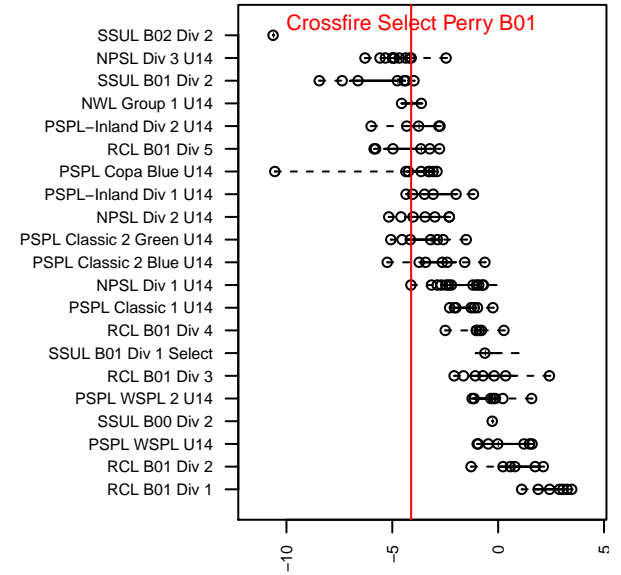

# Crossfire Select Perry B01

Crossfire Select SC  
 Redmond, WA  
 B01 total strength=838  
 attack=1.81 defense=0.72  
 fall league = NPSL Div 3 U14

alt names used:  
 CROSSFIRE SELECT B01 PERRY (WA)  
 Crossfire Select B01 Perry  
 Crossfire Select B01-Perry  
 Crossfire Select B01 Perry  
 Crossfire Select B01 Perry

Venues played:  
 2015 Seattle United Cup BU14  
 2015 Crossfire Select BU14 Silver  
 2015 Bigfoot Silver B U14  
 2015 NPSL Division 3 U14  
 2015 Founders Cup B01

**Crossfire Select Perry B01**  
 Dots are actual minus expected GF (blue circles) and GA (red triangles).  
 Blue line is smoothed change in attack strength. Red is smoothed change in defense strength.

**attack and defense variance (black dot)  
relative to other teams  
and top 10 in region**

**attack and defense rating  
relative to others at age  
and all opponents in last 13 months**

**Performance relative to 13 month average**